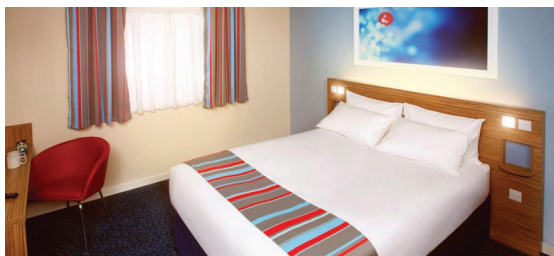

Travelodge Chesterfield has been refurbished and is situated 2 miles from the centre of Chesterfield.

Facilities:

- 20 complimentary parking spaces
- Wi-Fi throughout hotel (chargeable after 30 minutes)
- Burger King close by