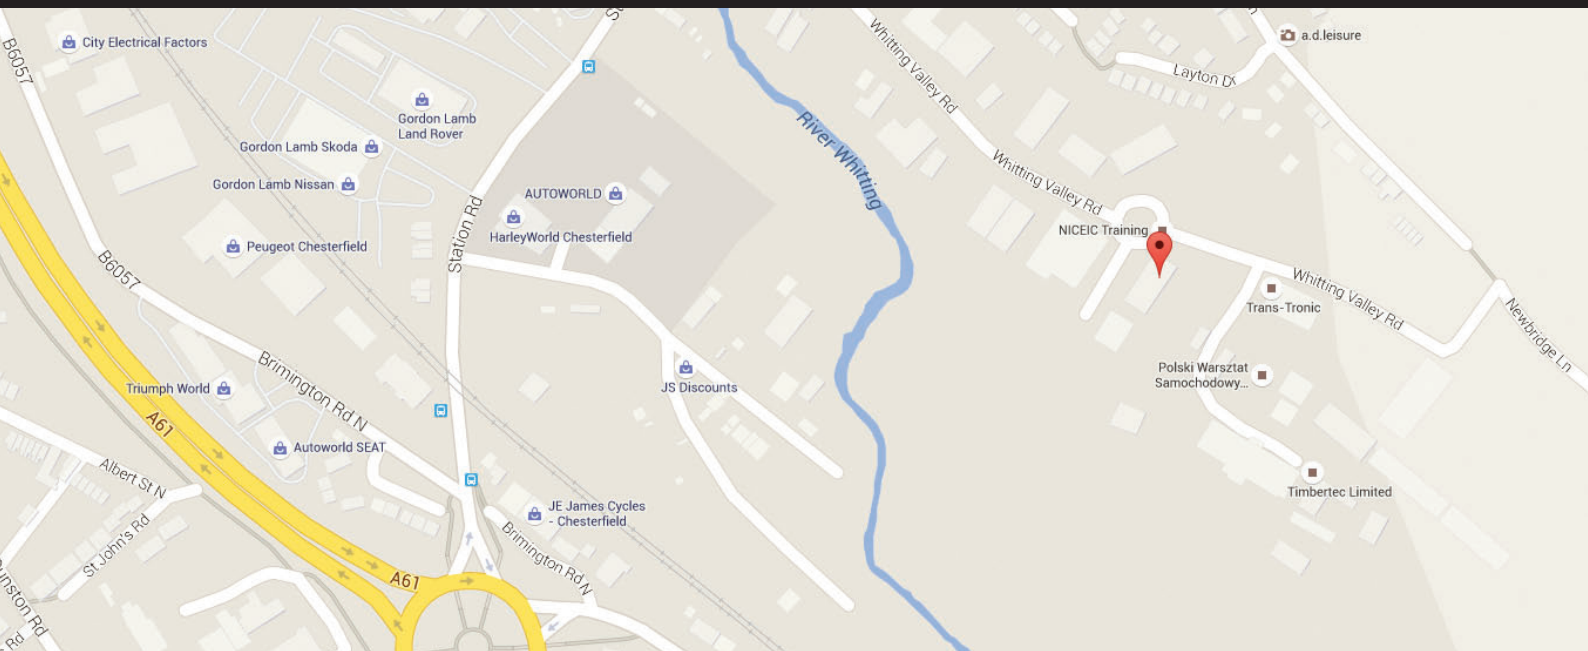

WELCOME TO OUR **CHESTERFIELD TRAINING CENTRE**

Thank you for choosing to train with us. The following pages provide essential information and guidance that you need prior to your course start date. Please read and familiarise yourself with this guide before you arrive for your training course.

Contact Details

Whitting Valley Road
Old Whittington
Chesterfield
S41 9EY
0870 013 0389

Email: traininginfo@certsure.com

Travel Information

Local Taxis: 01246 221111
Nearest Train Station: Chesterfield
Free parking is available onsite

If you have any questions regarding your training or facilities please contact us.

THE POWER BEHIND YOUR BUSINESS

ELECSA

NICEIC

ECA