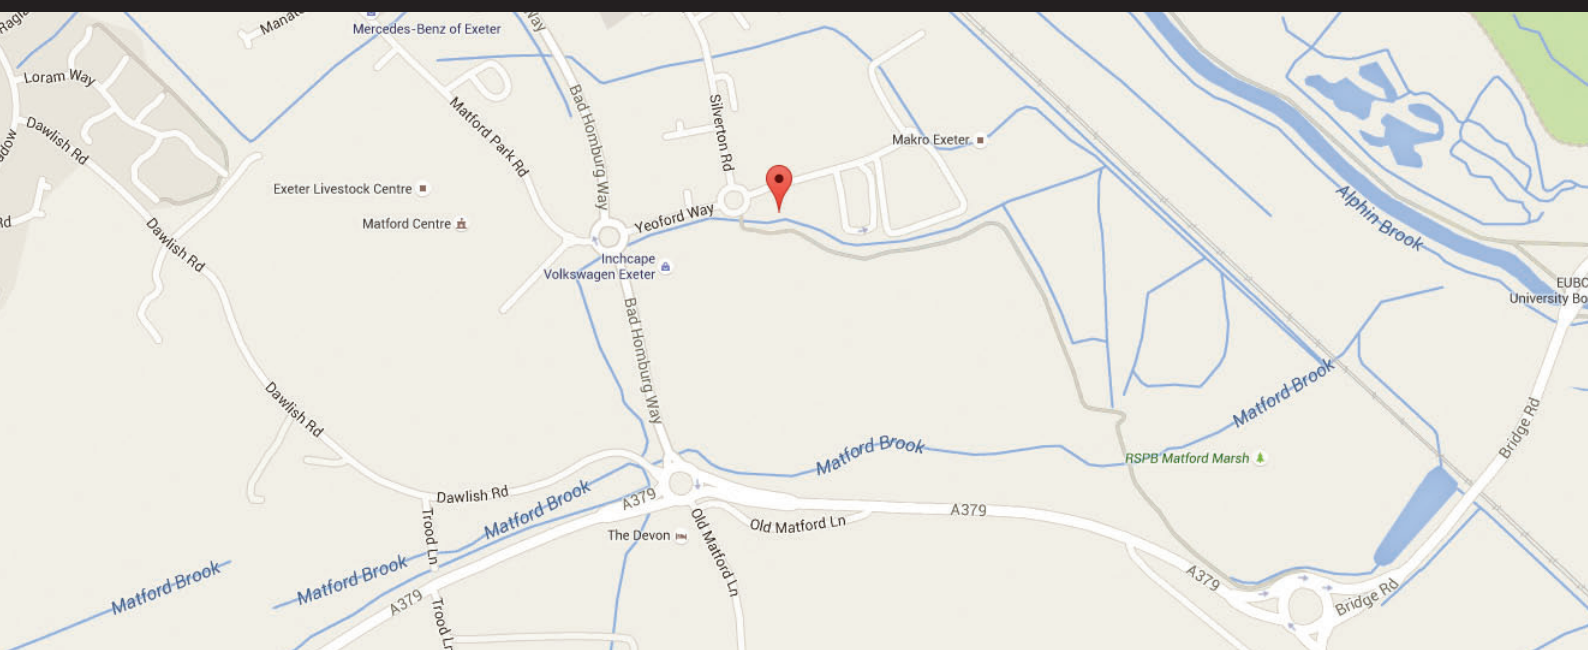

WELCOME TO OUR EXETER TRAINING CENTRE

Thank you for choosing to train with us. The following pages provide essential information and guidance that you need prior to your course start date. Please read and familiarise yourself with this guide before you arrive for your training course.

Contact Details

DCET House
Yeoford Way
Matford Business Park
Exeter
EX2 8LB
01392 829100

Email: traininginfo@certsure.com

Travel Information

Local Taxis: 01392 666666
Nearest Train Station: Exeter St Davids
Free parking is available onsite

If you have any questions regarding your training or facilities please contact us.