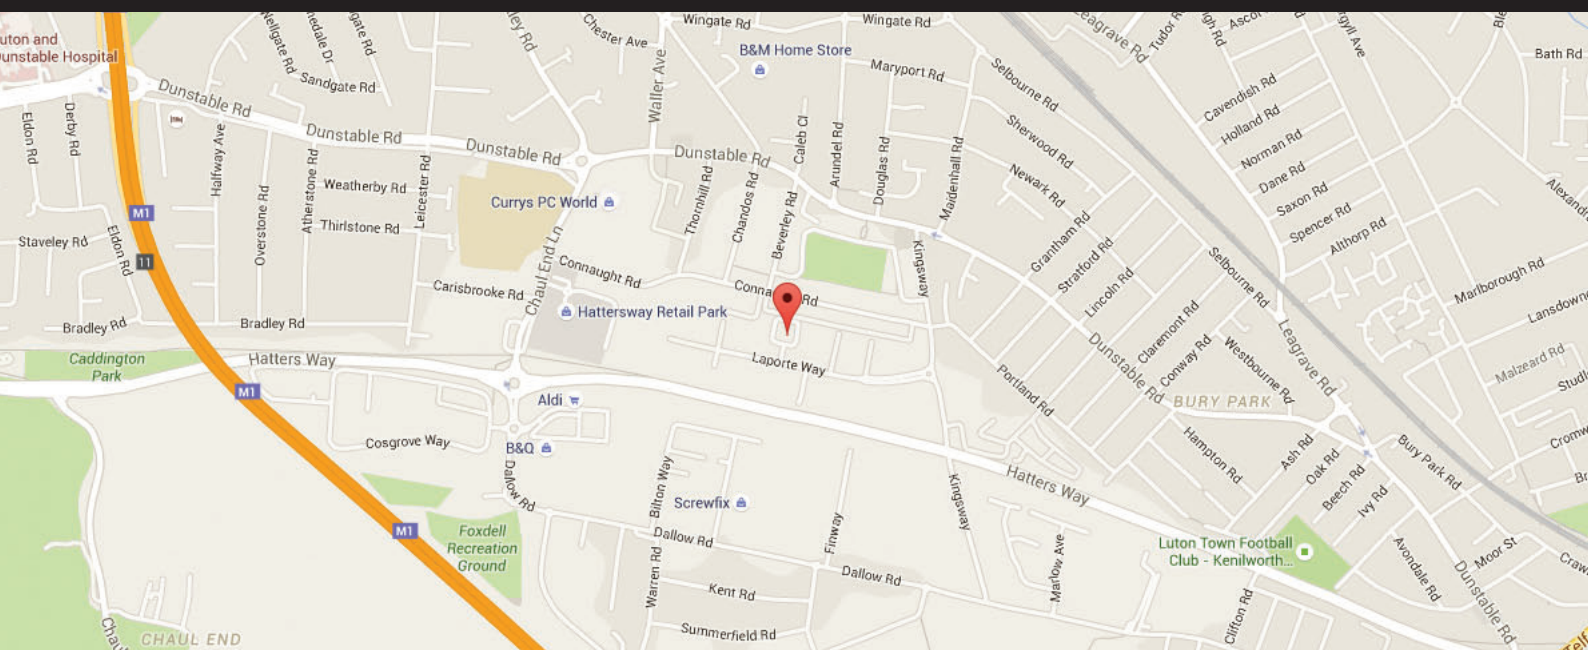

Contact Details

Laporte Way
Titan Court Business Park
Luton
LU4 8EF
0870 013 0458

Email: traininginfo@certsure.com

Travel Information

Local Taxis: 01582 505050
Nearest Train Station: Leagrave
Free parking is available onsite

By train

Leagrave station is just 2 miles from the Centre, and 33 minutes from St Pancras International in London. Taxis are available immediately outside Leagrave station.

By car

Travelling from the North