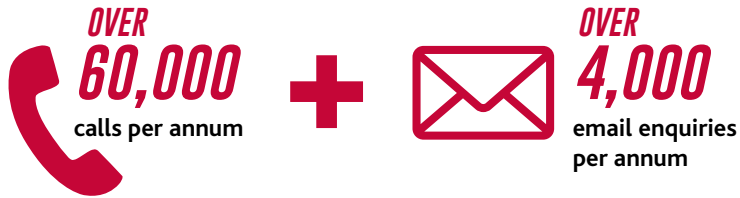

YOUR TECHNICAL SUPPORT

ALL ENQUIRIES

NOT ALL **TRADE ENQUIRIES** ARE FROM NICEIC & ELECSA

ADDED VALUE **12,000** CONSUMER CALLS EACH YEAR - ALL ARE REFERRED BACK TO THEIR LOCAL NICEIC / ELECSA CONTRACTOR